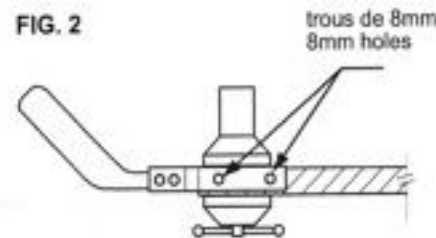

OUTILS NÉCESSAIRES:

- Perceuse
- Mèche 8mm
- Clef 13mm

INSTALLATION :

Insérer le bâton dans l'accoupleur tel qu'indiquer à la FIG.1

Placer l'accoupleur et le bâton dans l'étau tel qu'indiquer à la FIG.2. Percer les trous de 8mm au travers le bâton utilisant l'accoupleur de guide et insérer les boulons et écrous fournis; serrer les boulons fermement.

TOOLS NEEDED:

- Drill
- 8mm drill bit
- 13mm wrench

INSTALLATION:

Insert bracket on hockey shaft as shown in FIG.1

Place bracket and shaft into vise as shown in FIG.2. Drill 8mm holes through shafts using the bracket as a template and insert bolts and nuts included, tighten very securely.

NOTE: For junior shafts utilize shim included (install between shaft and bracket). FIG.1a

TRAINING:

- Wrist shots
- Face off
- Passing
- Back hand
- Stick handling

No slap shots

The Ultimate Hockey Blade is specially designed to target specific muscles used in the sport of hockey. Daily training with The Ultimate Hockey Blade will increase your strength, shooting power, sharpen your reflexes and bring your stick handling to a greater level.